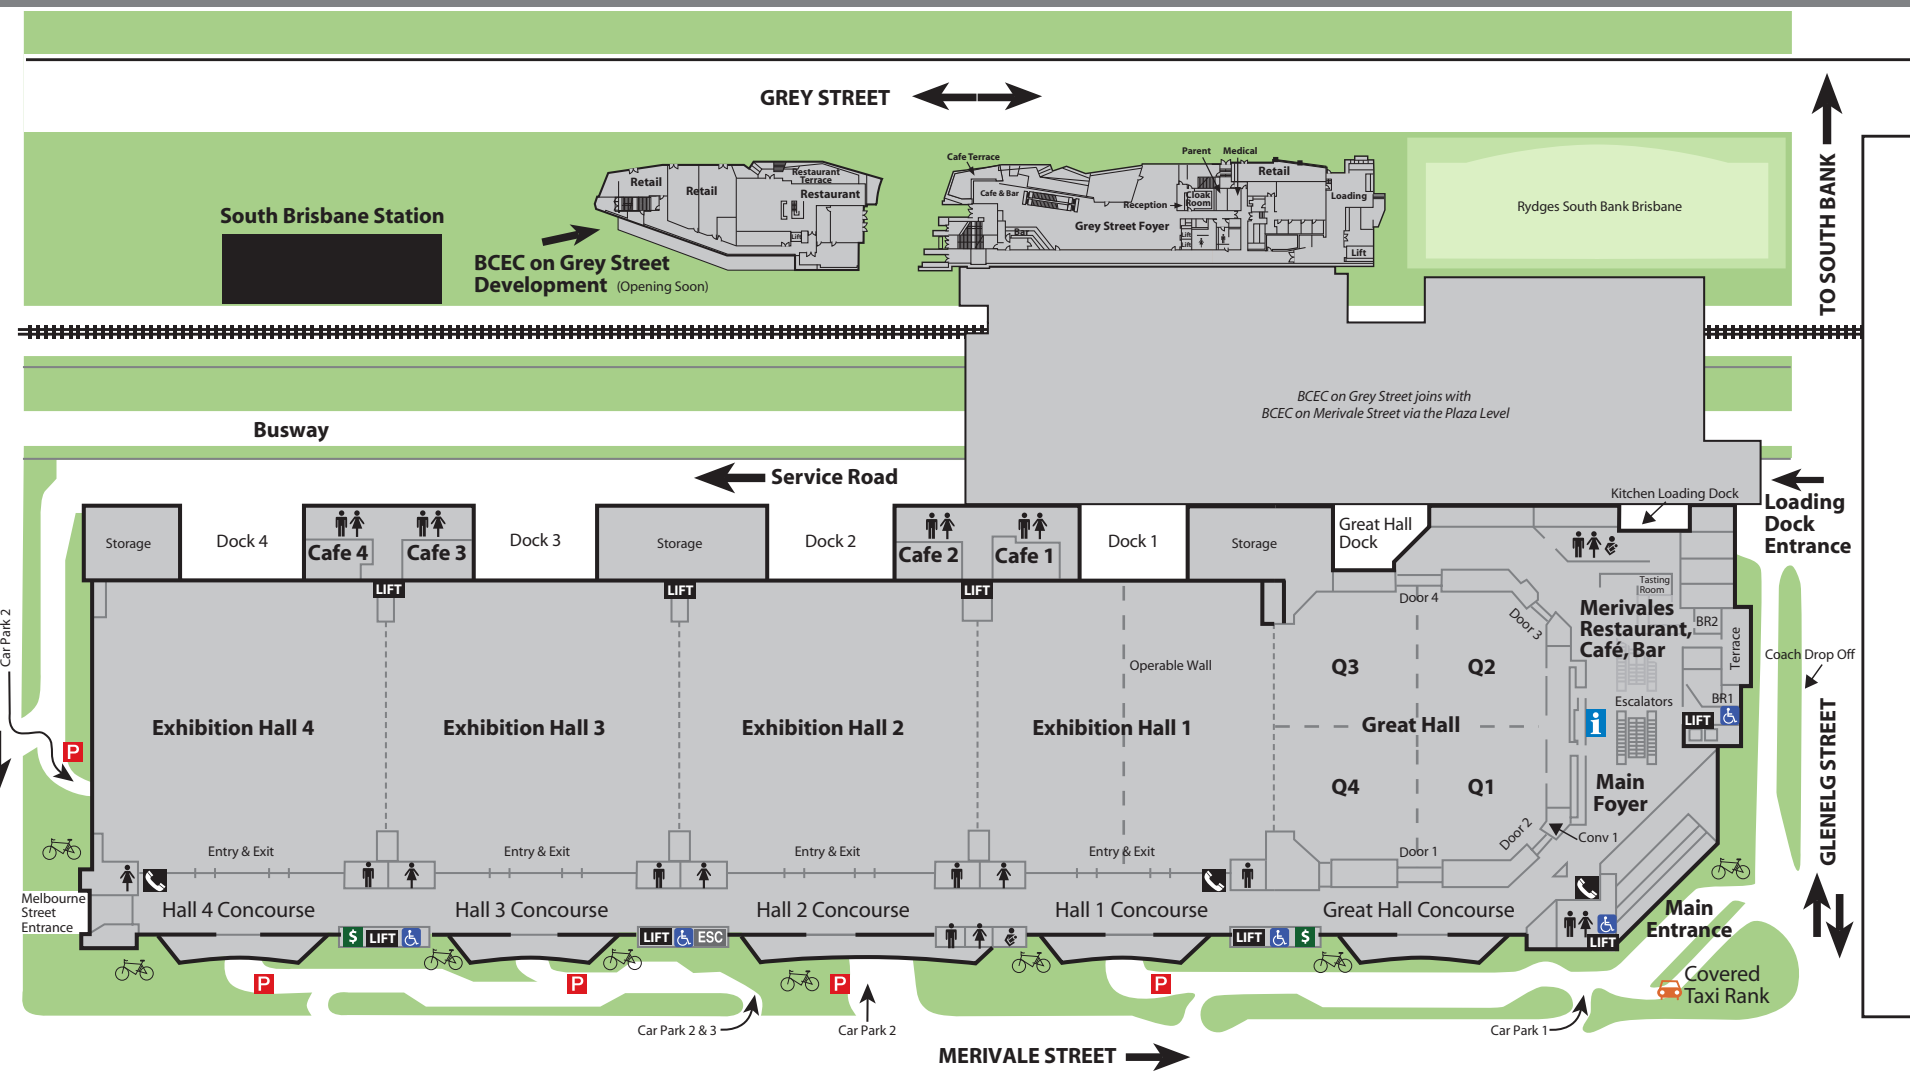

Location & Access Map

BCEC on Merivale Street

Cultural Centre Bus Station

VICTORIA BRIDGE

TO CITY ↑

MELBOURNE STREET

- Access
- Taxi Rank
- ATM
- Public Toilets
- Parenting Room
- Public Telephones
- Public Parking
- LIFT Lifts
- Information
- ESC Exhibitors Service Centre
- Bicycle Racks