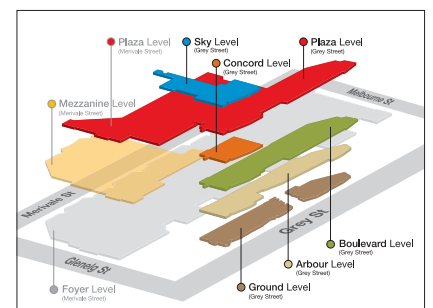

Boulevard Level

BCEC on Grey Street

- Service Area
- Rentable Space
- Public Space

| B Boulevard Level Rooms | Theatre | Classroom | Banquet | Cocktail | Gross Metres ² |
|---------------------------|------------------|------------------|------------------|------------------|---------------------------|
| | Maximum Capacity | Maximum Capacity | Maximum Capacity | Maximum Capacity | |
| Boulevard Auditorium | 425 | - | - | - | - |
| Meeting Room B1 | 130 | 75 | 60 | 110 | 113 |
| Meeting Room B2 | 130 | 75 | 60 | 110 | 113 |
| Meeting Room B3 | 130 | 75 | 60 | 110 <td 113 | |
| Meeting Rooms B1, B2 & B3 | 450 | 270 | 280 | 350 | 345 |
| Boulevard Room | 600 | 350 | 410 | 600 | 530 |

- (a) Theatre and classroom capacities include staging for speaker appropriate to the size of the room.
- (b) Banquet capacities are the comfortable maximums for each room. Staging and/or dance floors have not been incorporated and will reduce these capacities.
- (c) Information accurate at time of printing.