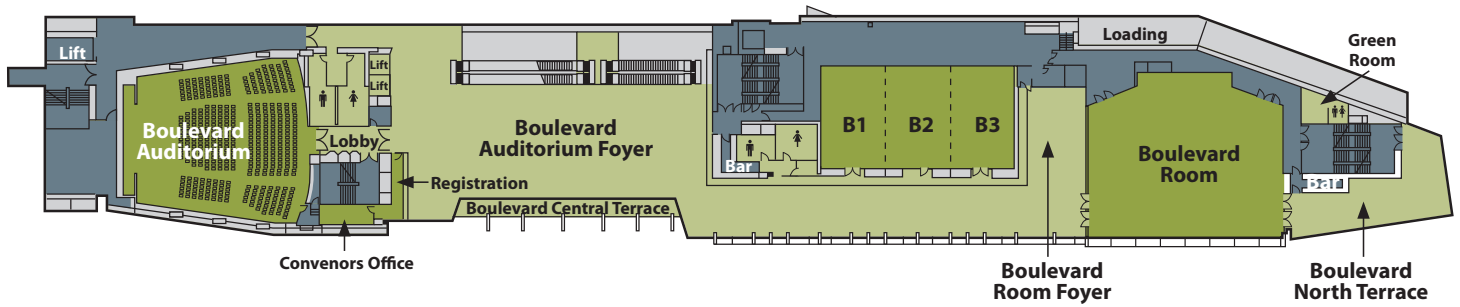

Boulevard Level

BCEC on Grey Street

- Service Area
- Rentable Space
- Public Space

| B Boulevard Level Rooms | Theatre | Classroom | Banquet | Cocktail | Gross Metres ² |
|---------------------------|------------------|------------------|------------------|------------------|---------------------------|
| | Maximum Capacity | Maximum Capacity | Maximum Capacity | Maximum Capacity | |
| Boulevard Auditorium | 425 | - | - | - | - |
| Meeting Room B1 | 130 | 75 | 60 | 110 | 113 |
| Meeting Room B2 | 130 | 75 | 60 | 110 | 113 |
| Meeting Room B3 | 130 | 75 | 60 | 110 <td 113 | |
| Meeting Rooms B1, B2 & B3 | 450 | 270 | 280 | 350 | 345 |
| Boulevard Room | 600 | 350 | 410 | 600 | 530 |

- (a) Theatre and classroom capacities include staging for speaker appropriate to the size of the room.
- (b) Banquet capacities are the comfortable maximums for each room. Staging and/or dance floors have not been incorporated and will reduce these capacities.
- (c) Information accurate at time of printing.