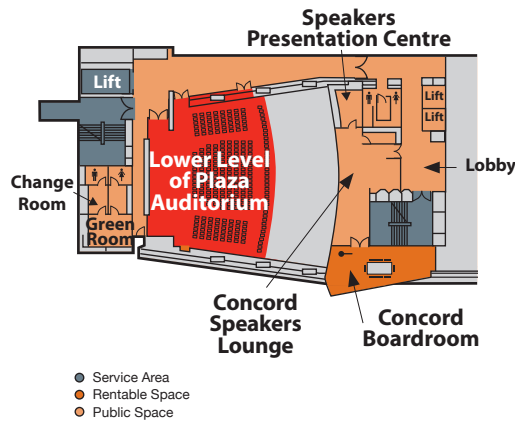

# Concord Level

BCEC on Grey Street

	Theatre	Classroom	Banquet	Cocktail	Gross Metres <sup>2</sup>
	Maximum Capacity	Maximum Capacity	Maximum Capacity	Maximum Capacity	
Concord Speakers Lounge	-	-	-	-	100
Concord Boardroom	-	-	20	-	70

### Important Notes

- Theatre and classroom capacities include staging for speaker appropriate to the size of the room.
- Banquet capacities are the comfortable maximums for each room. Staging and/or dance floors have not been incorporated and will reduce these capacities.
- Information accurate at time of printing.