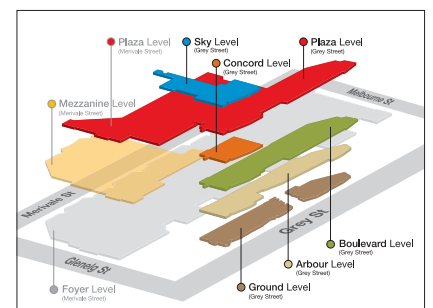

# Concord Level

BCEC on Grey Street

	Theatre	Classroom	Banquet	Cocktail	Gross Metres <sup>2</sup>
	Maximum Capacity	Maximum Capacity	Maximum Capacity	Maximum Capacity	
Concord Speakers Lounge	-	-	-	-	100
Concord Boardroom	-	-	20	-	70

### Important Notes

- Theatre and classroom capacities include staging for speaker appropriate to the size of the room.
- Banquet capacities are the comfortable maximums for each room. Staging and/or dance floors have not been incorporated and will reduce these capacities.
- Information accurate at time of printing.