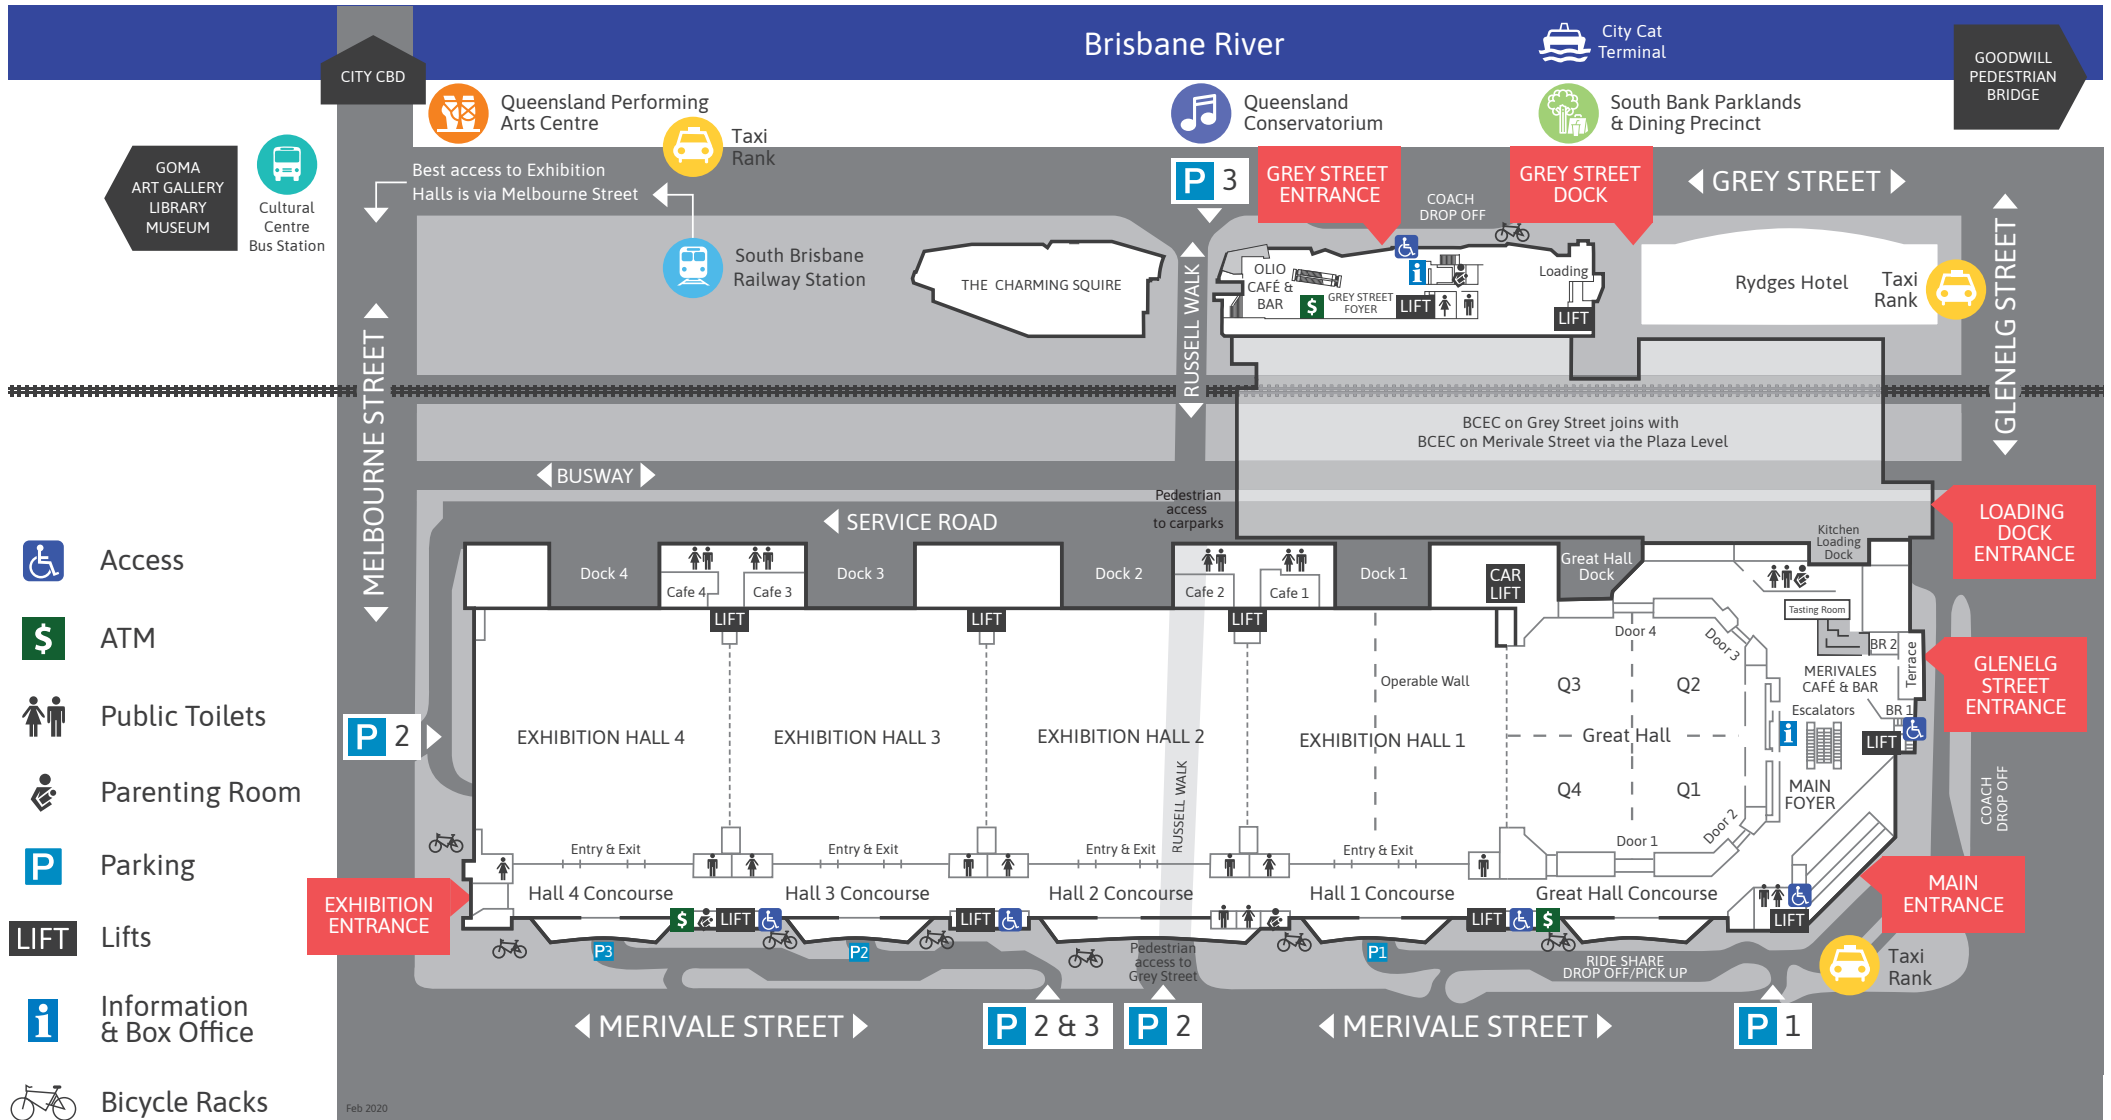

LOCATION AND ACCESS MAP

BCEC ON MERIVALE STREET AND GREY STREET

Feb 2020

OUR CITY, YOUR CANVAS.