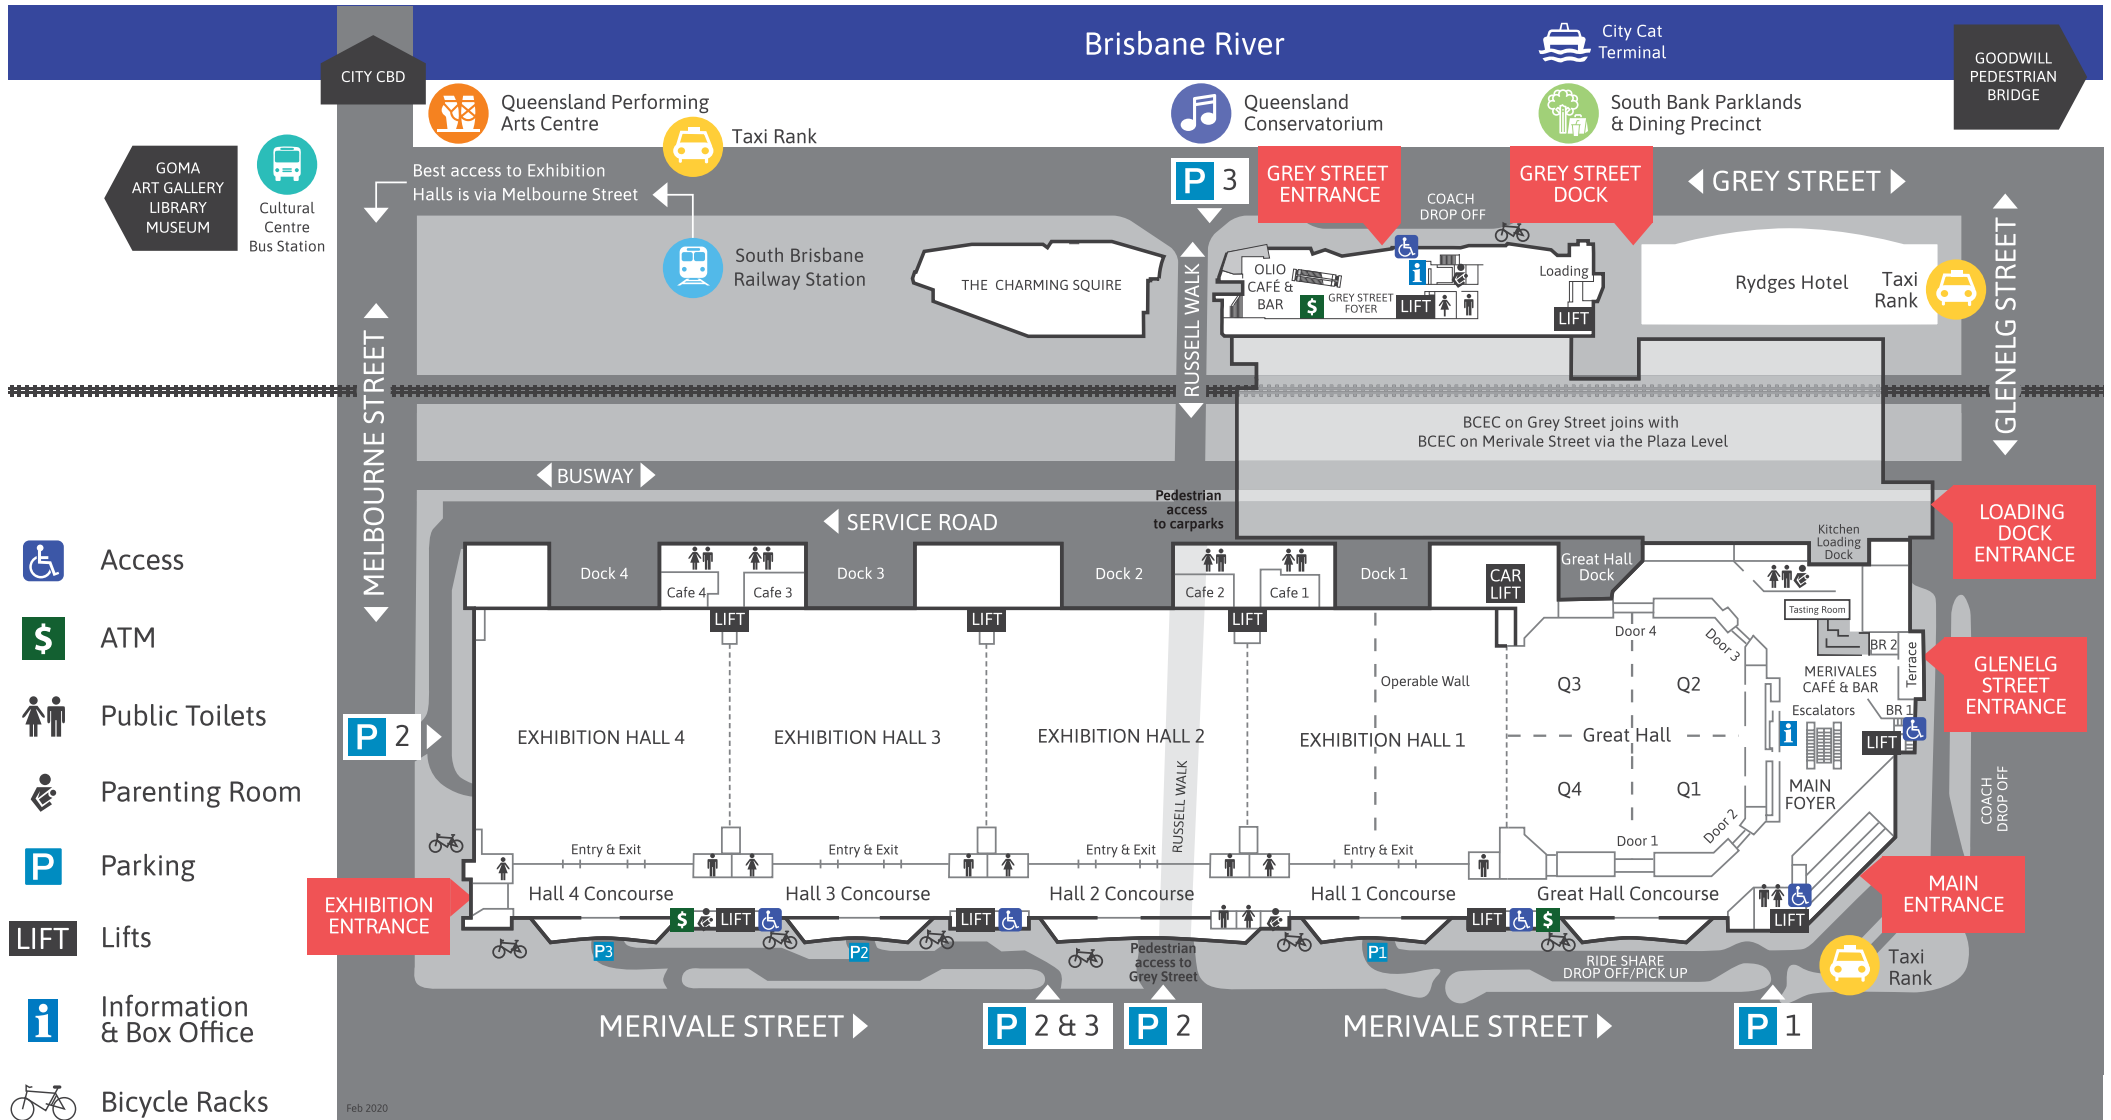

LOCATION AND ACCESS MAP

BCEC ON MERIVALE STREET AND GREY STREET

Feb 2020

OUR CITY, YOUR CANVAS.

BRISBANE CONVENTION & EXHIBITION CENTRE